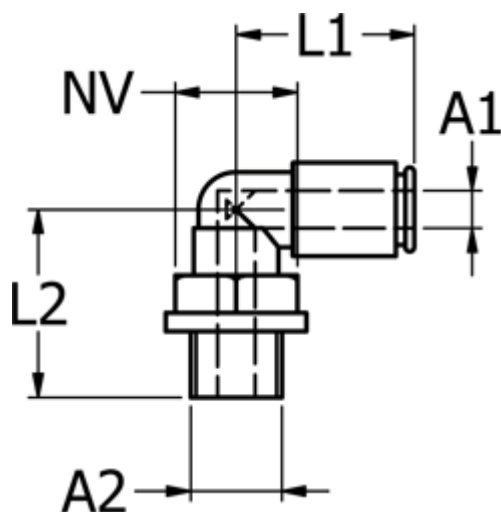

Article number: 5867540188

Description: Metal fitting 754.018-8, Ø8 - G 1/8"
Push-in elbow

Measures

Ext. hose diameter A1	= 8
L1	= 25.4
L2	= 19.1
NV	= 12
Thread A2	= G 1/8"